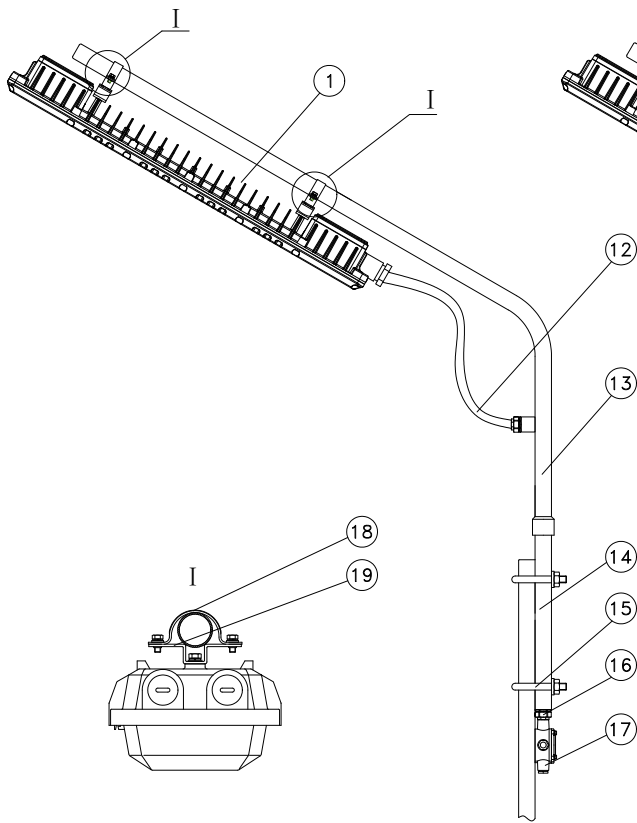

40-100W LED Explosion proof light

Dimension [mm]

Type	Lamp Power	Lumen (lm)	AxB (mm)	B.Weight (kg)
GYD930-0	40W	4.800	400*140	3.80
GYD930-1	50W	6.000	600*340	5.50
GYD930-2	60W	7.200	600*340	5.50
GYD930-3	80W	9.600	900*640	8.10
GYD930-4	100W	12.000	900*640	8.10

Installation

Ceiling

Pendant

40-100W LED Explosion proof light

Stanchion(in Guardrail)

Stanchion(with Flange)

Stanchion(On Wall)

Wall Type