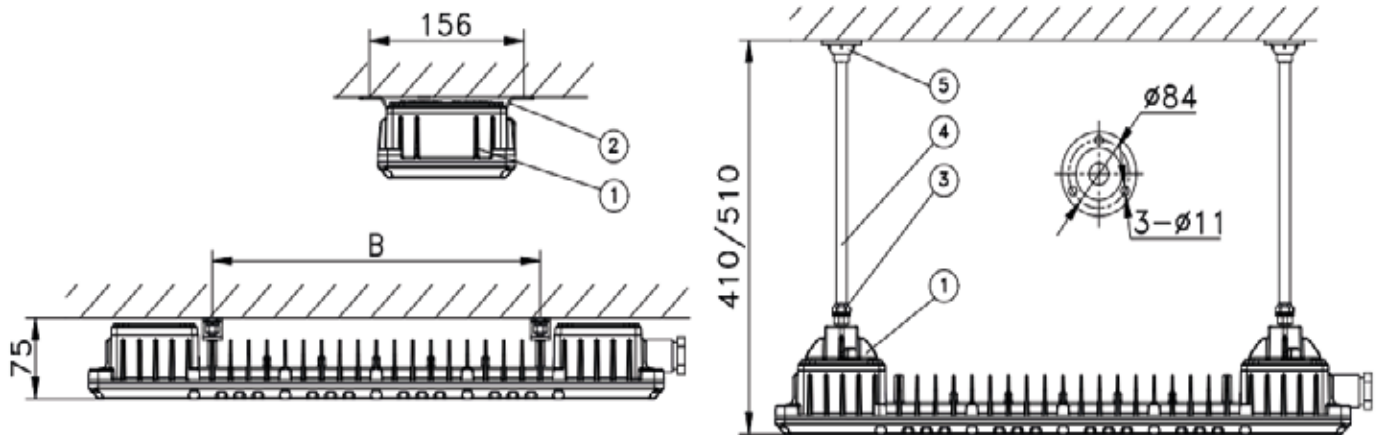

40-100W LED Explosion proof light

Dimension [mm]

Type	Lamp Power	Lumen (lm)	AxB (mm)	B.Weight (kg)
GYD930-0	40W	4.800	400*140	3.80
GYD930-1	50W	6.000	600*340	5.50
GYD930-2	60W	7.200	600*340	5.50
GYD930-3	80W	9.600	900*640	8.10
GYD930-4	100W	12.000	900*640	8.10

Installation

Ceiling

Pendant

40-100W LED Explosion proof light

Stanchion(in Guardrail)

Stanchion(with Flange)

Stanchion(On Wall)

Wall Type