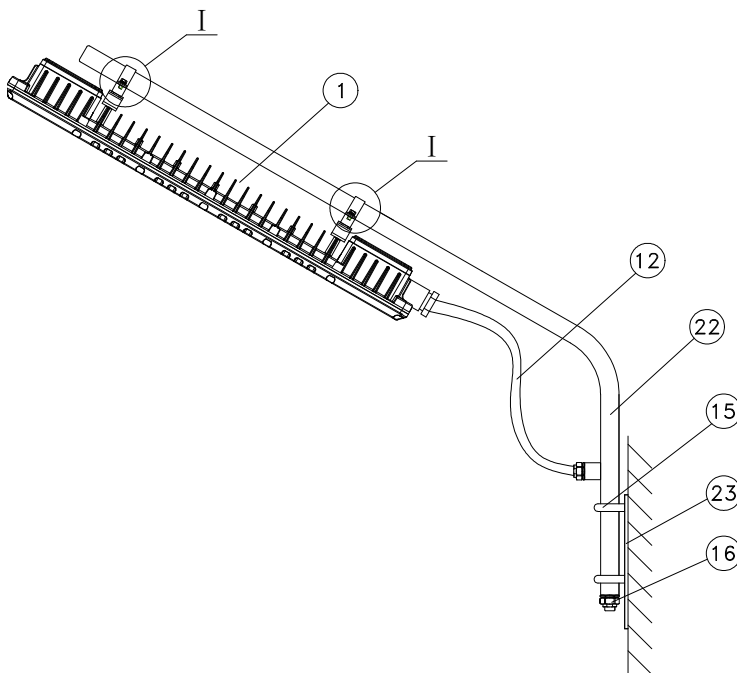

40-100W LED Explosion proof light

Dimension [mm]

Type	Lamp Power	Lumen (lm)	AxB (mm)	B.Weight (kg)
GYD930-0	40W	4.800	400*140	3.80
GYD930-1	50W	6.000	600*340	5.50
GYD930-2	60W	7.200	600*340	5.50
GYD930-3	80W	9.600	900*640	8.10
GYD930-4	100W	12.000	900*640	8.10

Installation

Ceiling

Pendant

40-100W LED Explosion proof light

Stanchion(in Guardrail)

Stanchion(with Flange)

Stanchion(On Wall)

Wall Type