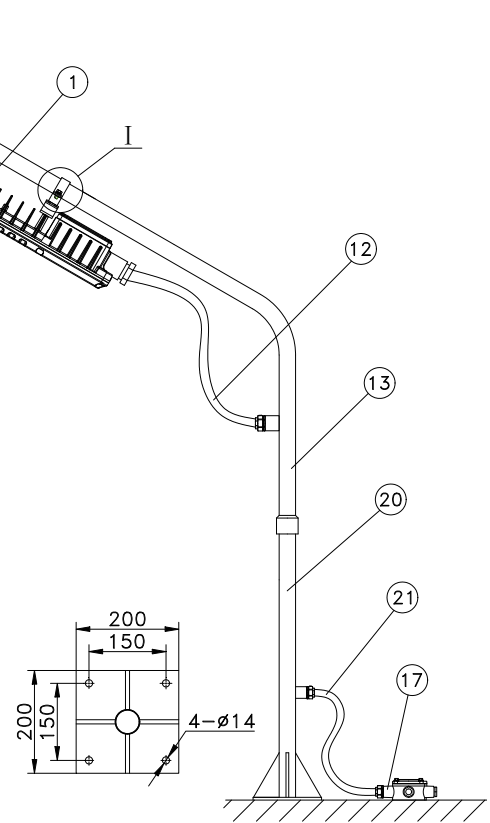

40-100W LED Explosion proof light

Dimension [mm]

Type	Lamp Power	Lumen (lm)	AxB (mm)	B.Weight (kg)
GYD930-0	40W	4.800	400*140	3.80
GYD930-1	50W	6.000	600*340	5.50
GYD930-2	60W	7.200	600*340	5.50
GYD930-3	80W	9.600	900*640	8.10
GYD930-4	100W	12.000	900*640	8.10

Installation

Ceiling

Pendant

40-100W LED Explosion proof light

Stanchion(in Guardrail)

Stanchion(with Flange)

Stanchion(On Wall)

Wall Type