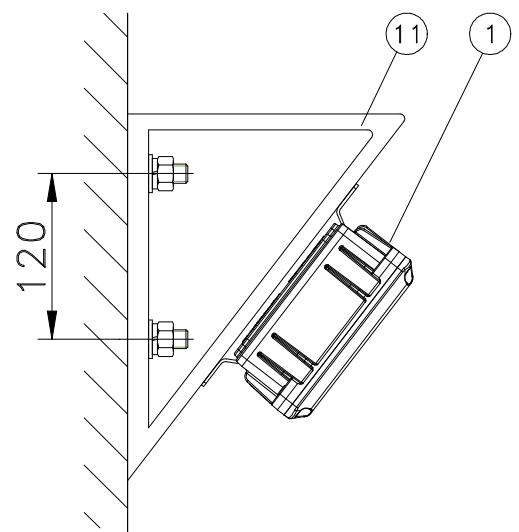

40-100W LED Explosion proof light

Dimension [mm]

Type	Lamp Power	Lumen (lm)	AxB (mm)	B.Weight (kg)
GYD930-0	40W	4.800	400*140	3.80
GYD930-1	50W	6.000	600*340	5.50
GYD930-2	60W	7.200	600*340	5.50
GYD930-3	80W	9.600	900*640	8.10
GYD930-4	100W	12.000	900*640	8.10

Installation

Ceiling

Pendant

40-100W LED Explosion proof light

Stanchion(in Guardrail)

Stanchion(with Flange)

Stanchion(On Wall)

Wall Type