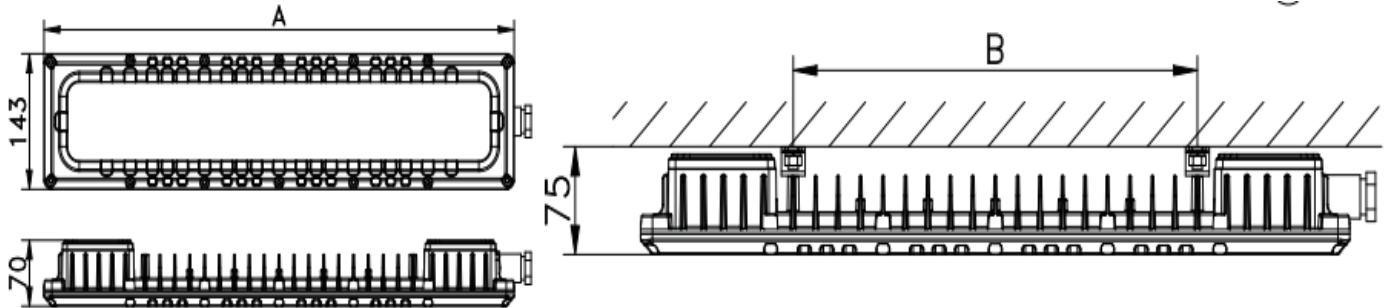

40-100W LED Explosion proof light

Dimension [mm]

Type	Lamp Power	Lumen (lm)	AxB (mm)	B.Weight (kg)
GYD930-0	40W	4.800	400*140	3.80
GYD930-1	50W	6.000	600*340	5.50
GYD930-2	60W	7.200	600*340	5.50
GYD930-3	80W	9.600	900*640	8.10
GYD930-4	100W	12.000	900*640	8.10

Installation

Ceiling

Pendant

40-100W LED Explosion proof light

Stanchion(in Guardrail)

Stanchion(with Flange)

Stanchion(On Wall)

Wall Type