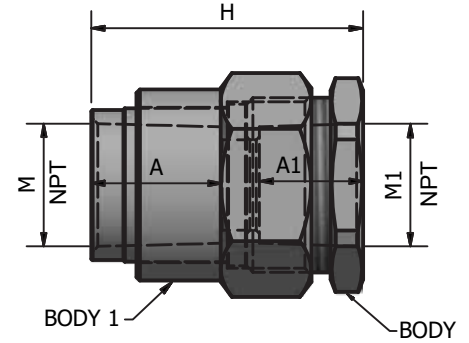

Hazardous Area Conduit Fittings (Group II)

M-BFF – Three pieces unions Fixed female/Swivel female

EKVATOR SERIES

Technical Details

Type	Three pieces unions Fixed male/Swivel female	Size Selection Table			
Protection Code	Ⓜ I M2 Ex db I Mb / I M2 Ex eb I Mb / II 1D Ex ta IIIC Da Ⓜ II 2G Ex db IIC Gb / II 2G Ex eb II Gb	NPT Size		Gas Size	
Certificate	IEP 20 ATEX 0762U / Directive 2014/34/EU	1N	1/2"	1G	1/2"
Material	Galvanized Steel	2N	3/4"	2G	3/4"
Standarts	EN 60079-0 / EN 60079-1 / EN 60079-7 / EN 60079-31	3N	1"	3G	1"
IP Rating	EN 60529 IP66	4N	1 1/4"	4G	1 1/4"
Application Area	Group II-III / Gas & Dust, Zone 1-2 & 21-22	5N	1 1/2"	5G	1 1/2"
	Gas Groups IIA, IIB, IIC / Dust Groups IIIA, IIIB, IIIC	6N	2"	6G	2"
Optional Accessories	Locknut, Earth tag, IP Washers, Silicone Seals -20°C to +	7N	2 1/2"	7G	2 1/2"
		8N	3"	8G	3"

Product Code	Product Size M		Product Size M1		Cable Bedding Diameter C (mm)	Thread Length		Spanner Width SW / D				Nominal Protusion Length H (mm)	Weight (Kg)
	NPT	Thread (mm)	NPT	Thread (mm)		A	A1	BODY		BODY1			
								SW	D	SW	D		
M-BFF1N	1/2" NPT	20,1115	1/2" NPT	20,1115	14,00	19,00	16,00	30,00	33,00	30,00	34,50	42,00	0,122
M-BFF2N	3/4" NPT	25,4435	3/4" NPT	25,4435	19,00	20,00	20,00	36,00	40,00	36,00	41,50	46,00	0,177
M-BFF3N	1" NPT	31,9100	1" NPT	31,9100	25,00	25,00	23,00	41,00	47,00	41,00	47,00	56,00	0,248
M-BFF4N	1 1/4" NF	40,6730	1 1/4" NF	40,6730	32,00	28,00	25,00	50,00	56,00	55,00	63,00	65,00	0,460
M-BFF5N	1 1/2" NF	46,3090	1 1/2" NF	46,3090	39,00	28,00	26,00	55,00	62,00	60,00	69,00	68,00	0,475
M-BFF6N	2" NPT	58,8340	2" NPT	58,8340	50,00	30,00	29,00	70,00	79,00	75,00	85,00	74,50	0,889
M-BFF7N	2 1/2" NF	70,8817	2 1/2" NF	70,8817	65,00	33,00	31,00	91,00	100,00	91,00	100,00	76,00	1,254