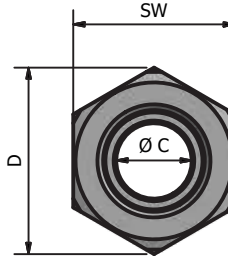

Hazardous Area Conduit Fittings (Group II)

M-BFF – Three pieces unions Fixed female/Swivel female

EKVATOR SERIES

Technical Details

Type	Three pieces unions Fixed male/Swivel female	Size Selection Table			
Protection Code	Ⓜ I M2 Ex db I Mb / I M2 Ex eb I Mb / II 1D Ex ta IIIC Da Ⓜ II 2G Ex db IIC Gb / II 2G Ex eb II Gb	NPT Size		Gas Size	
Certificate	IEP 20 ATEX 0762U / Directive 2014/34/EU	1N	1/2"	1G	1/2"
Material	Galvanized Steel	2N	3/4"	2G	3/4"
Standarts	EN 60079-0 / EN 60079-1 / EN 60079-7 / EN 60079-31	3N	1"	3G	1"
IP Rating	EN 60529 IP66	4N	1 1/4"	4G	1 1/4"
Application Area	Group II-III / Gas & Dust, Zone 1-2 & 21-22	5N	1 1/2"	5G	1 1/2"
	Gas Groups IIA, IIB, IIC / Dust Groups IIIA, IIIB, IIIC	6N	2"	6G	2"
Optional Accessories	Locknut, Earth tag, IP Washers, Silicone Seals -20°C to +	7N	2 1/2"	7G	2 1/2"
		8N	3"	8G	3"

Product Code	Product Size M		Product Size M1		Cable Bedding Diameter C (mm)	Thread Length		Spanner Width SW / D				Nominal Protusion Length H (mm)	Weight (Kg)
	NPT	Thread (mm)	NPT	Thread (mm)		A	A1	BODY		BODY1			
								SW	D	SW	D		
M-BFF1N	1/2" NPT	20,1115	1/2" NPT	20,1115	14,00	19,00	16,00	30,00	33,00	30,00	34,50	42,00	0,122
M-BFF2N	3/4" NPT	25,4435	3/4" NPT	25,4435	19,00	20,00	20,00	36,00	40,00	36,00	41,50	46,00	0,177
M-BFF3N	1" NPT	31,9100	1" NPT	31,9100	25,00	25,00	23,00	41,00	47,00	41,00	47,00	56,00	0,248
M-BFF4N	1 1/4" NF	40,6730	1 1/4" NF	40,6730	32,00	28,00	25,00	50,00	56,00	55,00	63,00	65,00	0,460
M-BFF5N	1 1/2" NF	46,3090	1 1/2" NF	46,3090	39,00	28,00	26,00	55,00	62,00	60,00	69,00	68,00	0,475
M-BFF6N	2" NPT	58,8340	2" NPT	58,8340	50,00	30,00	29,00	70,00	79,00	75,00	85,00	74,50	0,889
M-BFF7N	2 1/2" NF	70,8817	2 1/2" NF	70,8817	65,00	33,00	31,00	91,00	100,00	91,00	100,00	76,00	1,254